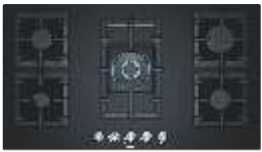

Global Pro

PPQ9B6O90I - ₹66,900

90*cm | 5 burners | Aluminum burners

Key Features:

- Glass gas hob | 1 wok burner
- Flame failure safety device
- Cast Iron Pan Supports
- Dimensions (HxWxD):
  45 x 915 x 520 mm
- Cut out dimensions (HxWxD):
  45 x 850-852 x 490-502 mm